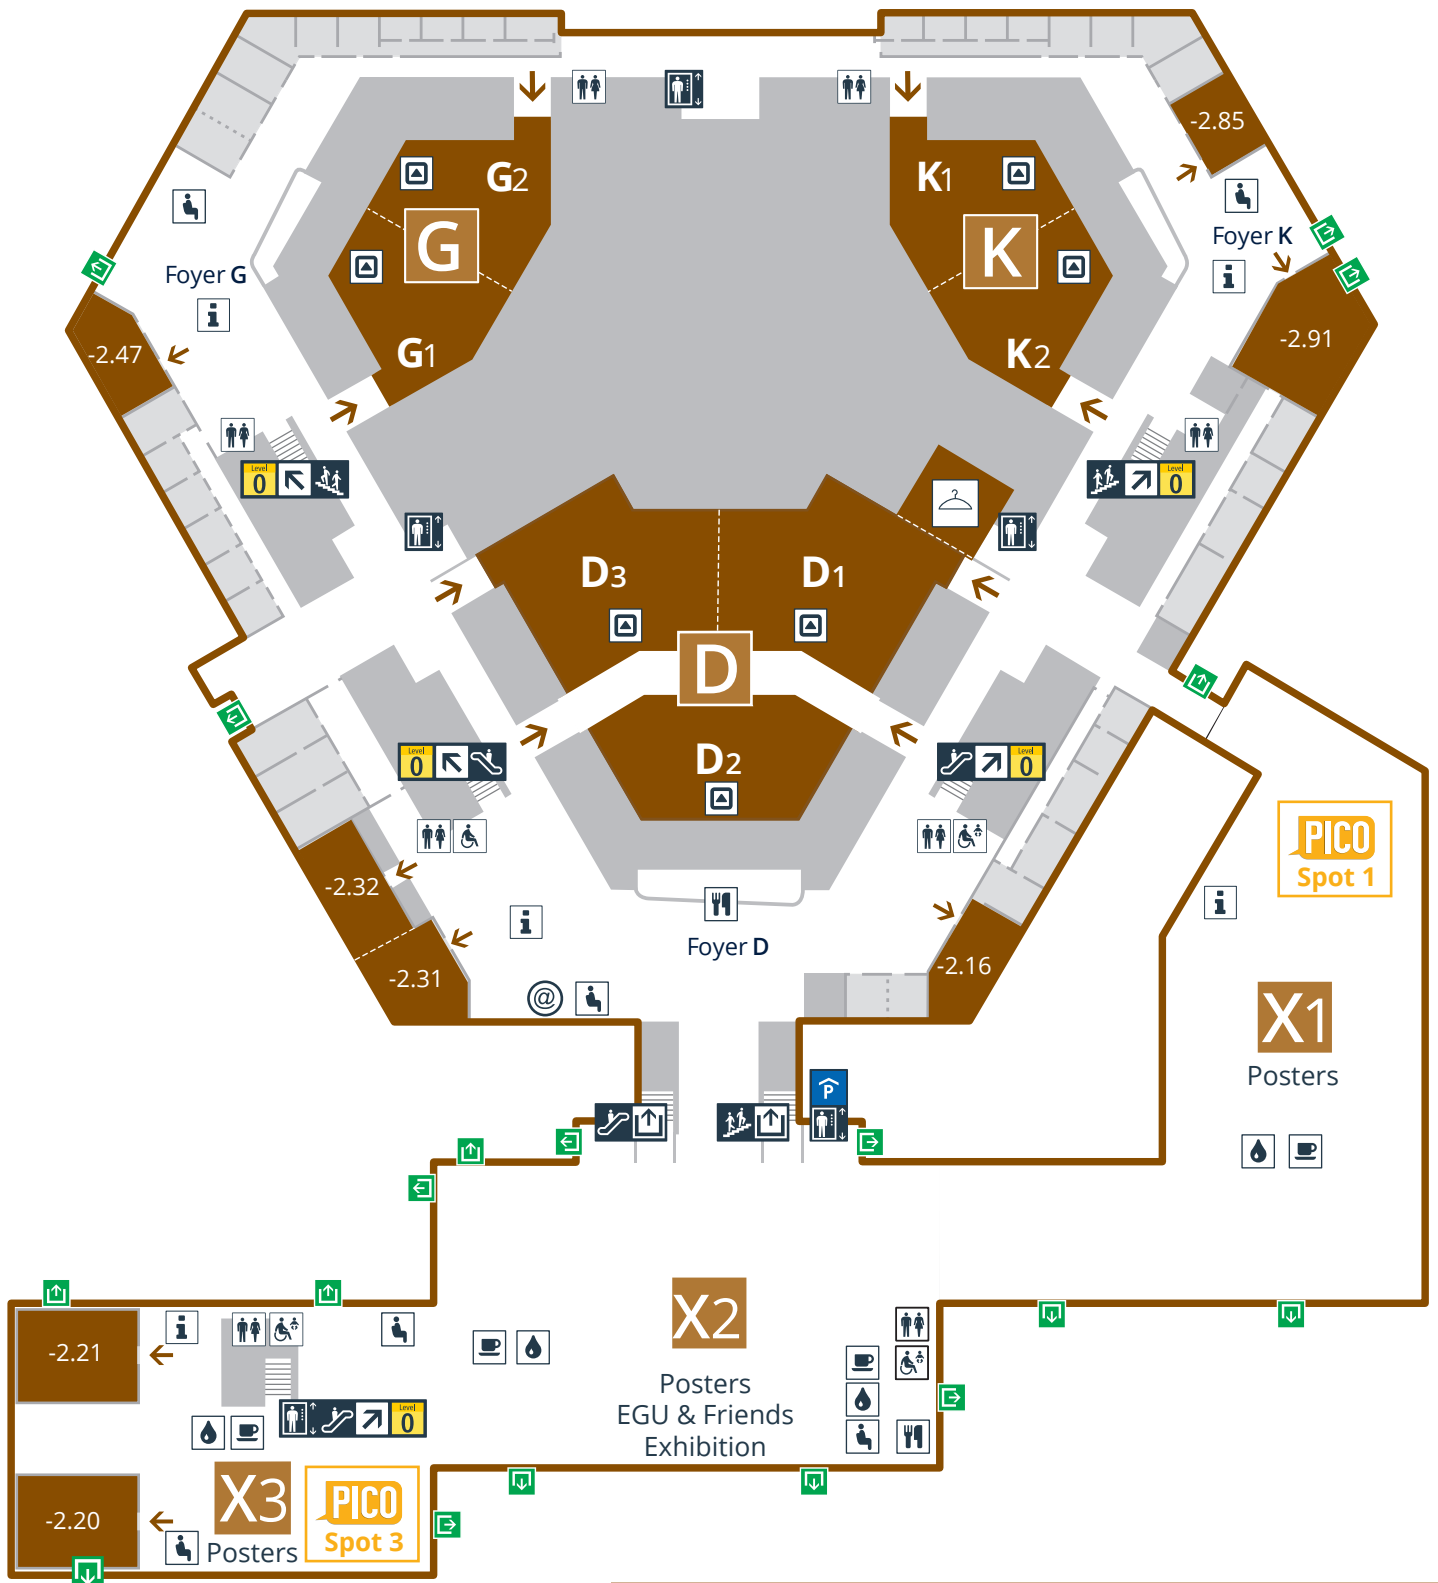

General Assembly 2018

Brown Level -2 – basement

Posters X1 | X2 | X3 | Exhibition

	Coffee spot		Seating area		Info terminal		Elevator
	Water station		Restroom		Stage		Cloakroom
	Restaurants		Internet terminals		Escalator		