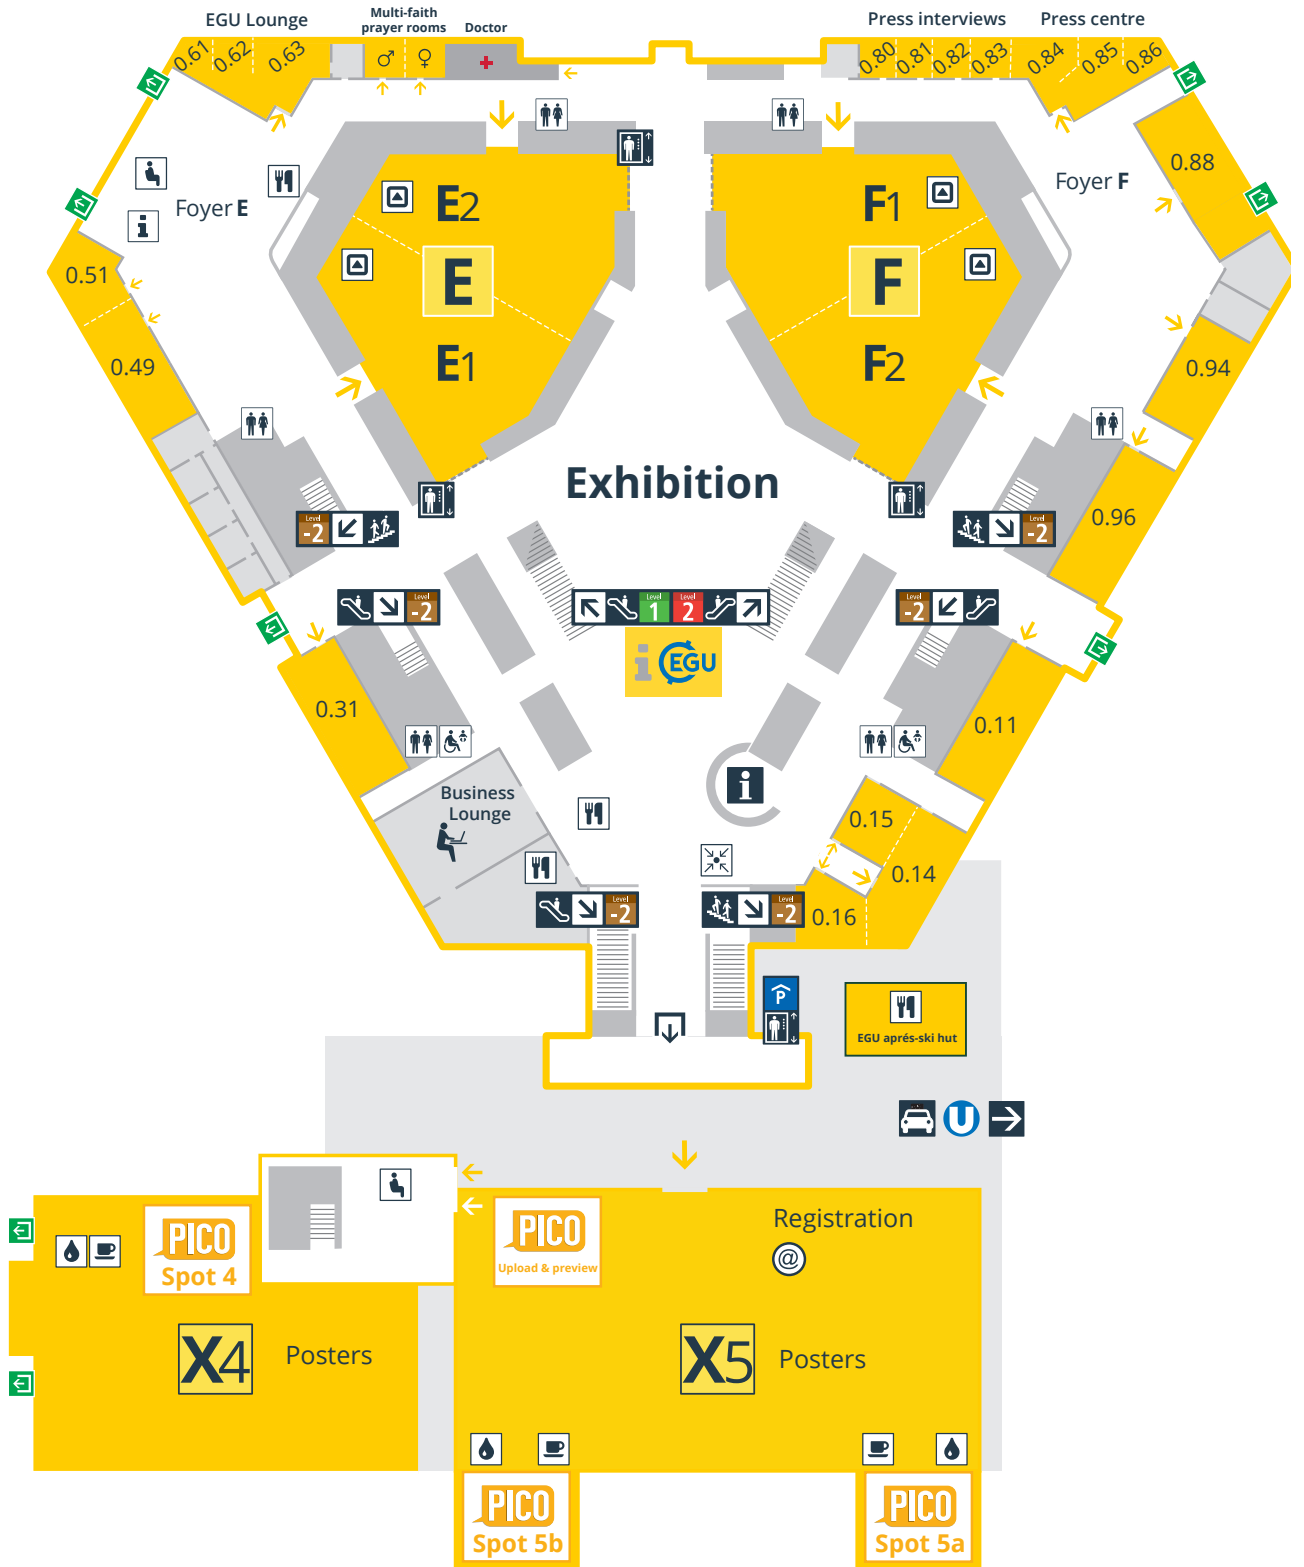

# General Assembly 2018 Yellow Level 0 – ground floor

Posters X4 | X5 | Exhibition

	Coffee spot		Seating area		Info terminal		Escalator
	Water station		Restroom		Stage		Elevator
	Restaurants		Internet terminals		Meeting point		