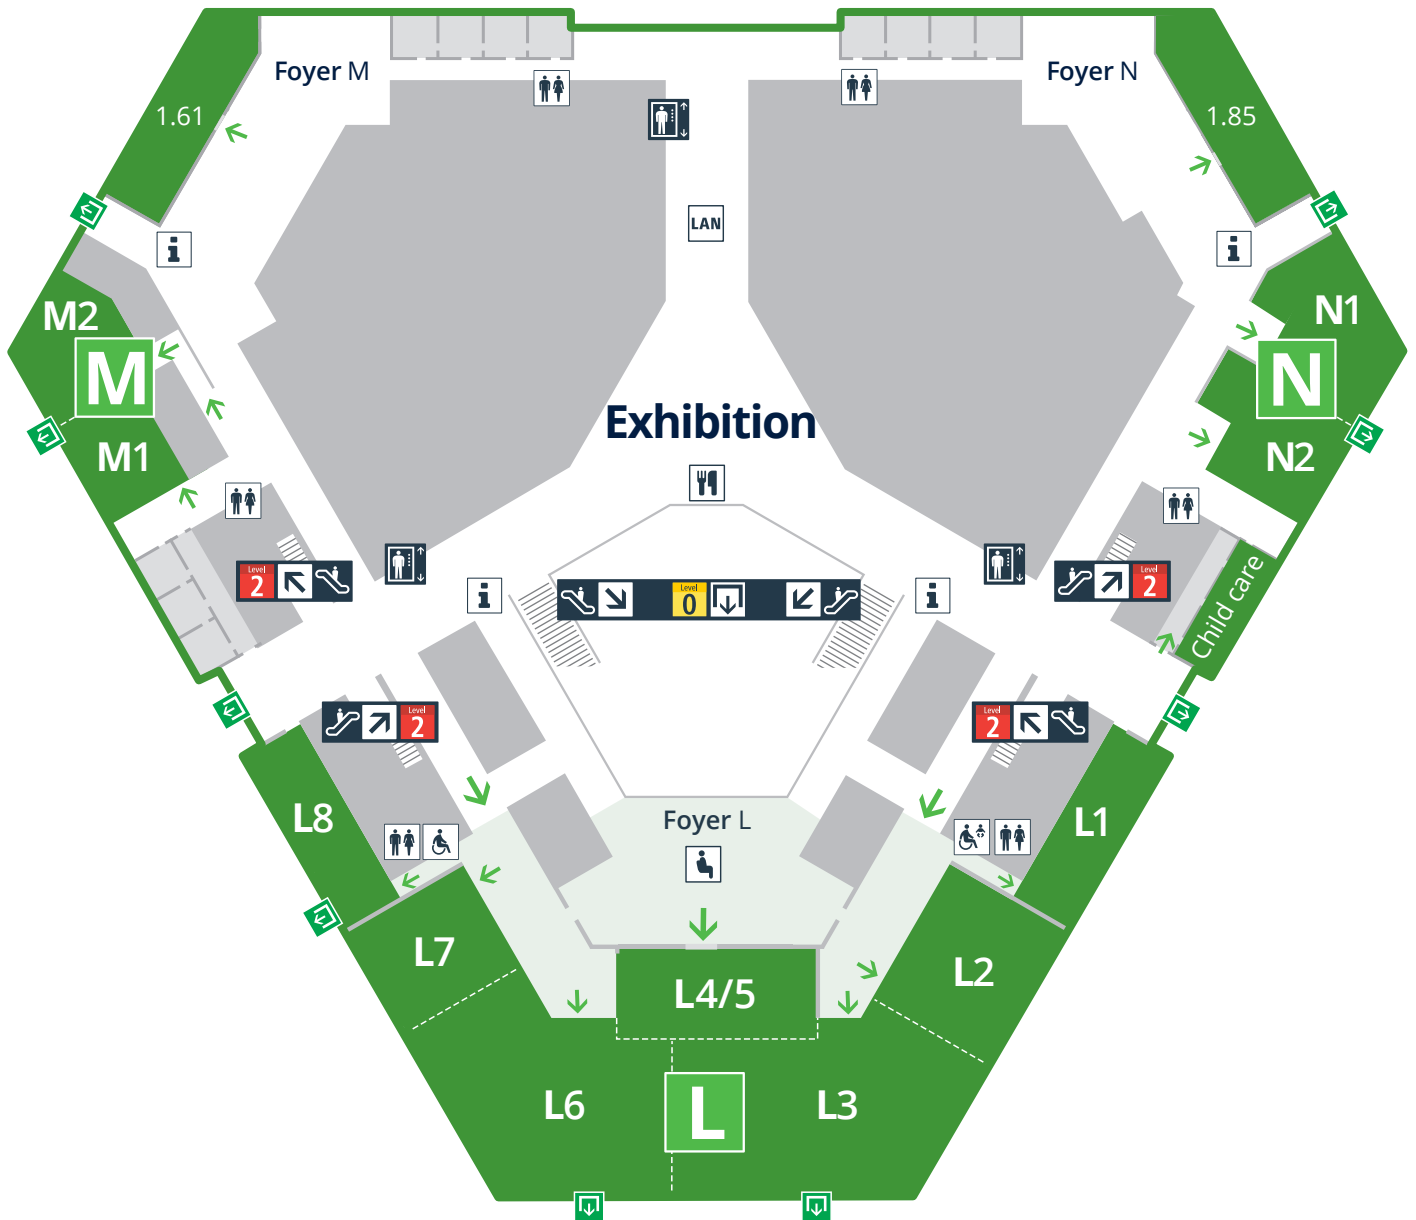

General Assembly 2018

Green Level 1 – first floor

Exhibition

Restaurants	LAN area	Elevator
Seating area	Info terminal	
Restroom	Escalator	