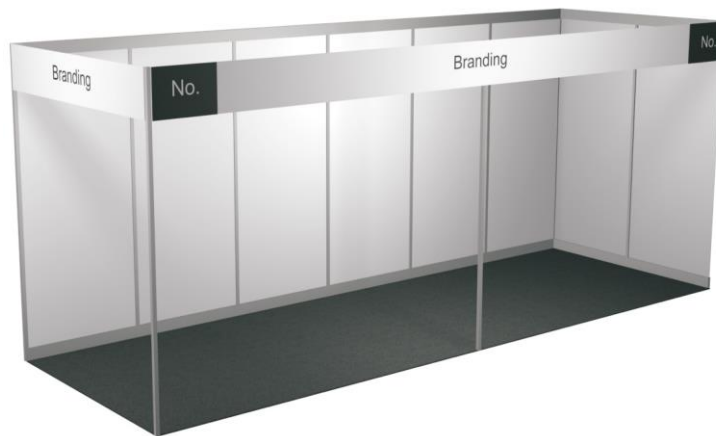

corner

row

Standard Package Medium2 (6 x 2 m)

Standard Package Medium2 (6 x 2 m)

- ☒ Grey carpeting
- ☒ SYMA S-30 Back- and sidewalls H 2,5 m
- ☒ Fascia board including coloured branding H 380 mm
- ☒ 1 Spot-light per 6 sqm
- ☒ 1 triple-power-socket (0,5 kW) incl. power-supply by ACV
- ☒ Cleaning and waste disposal on set-up day