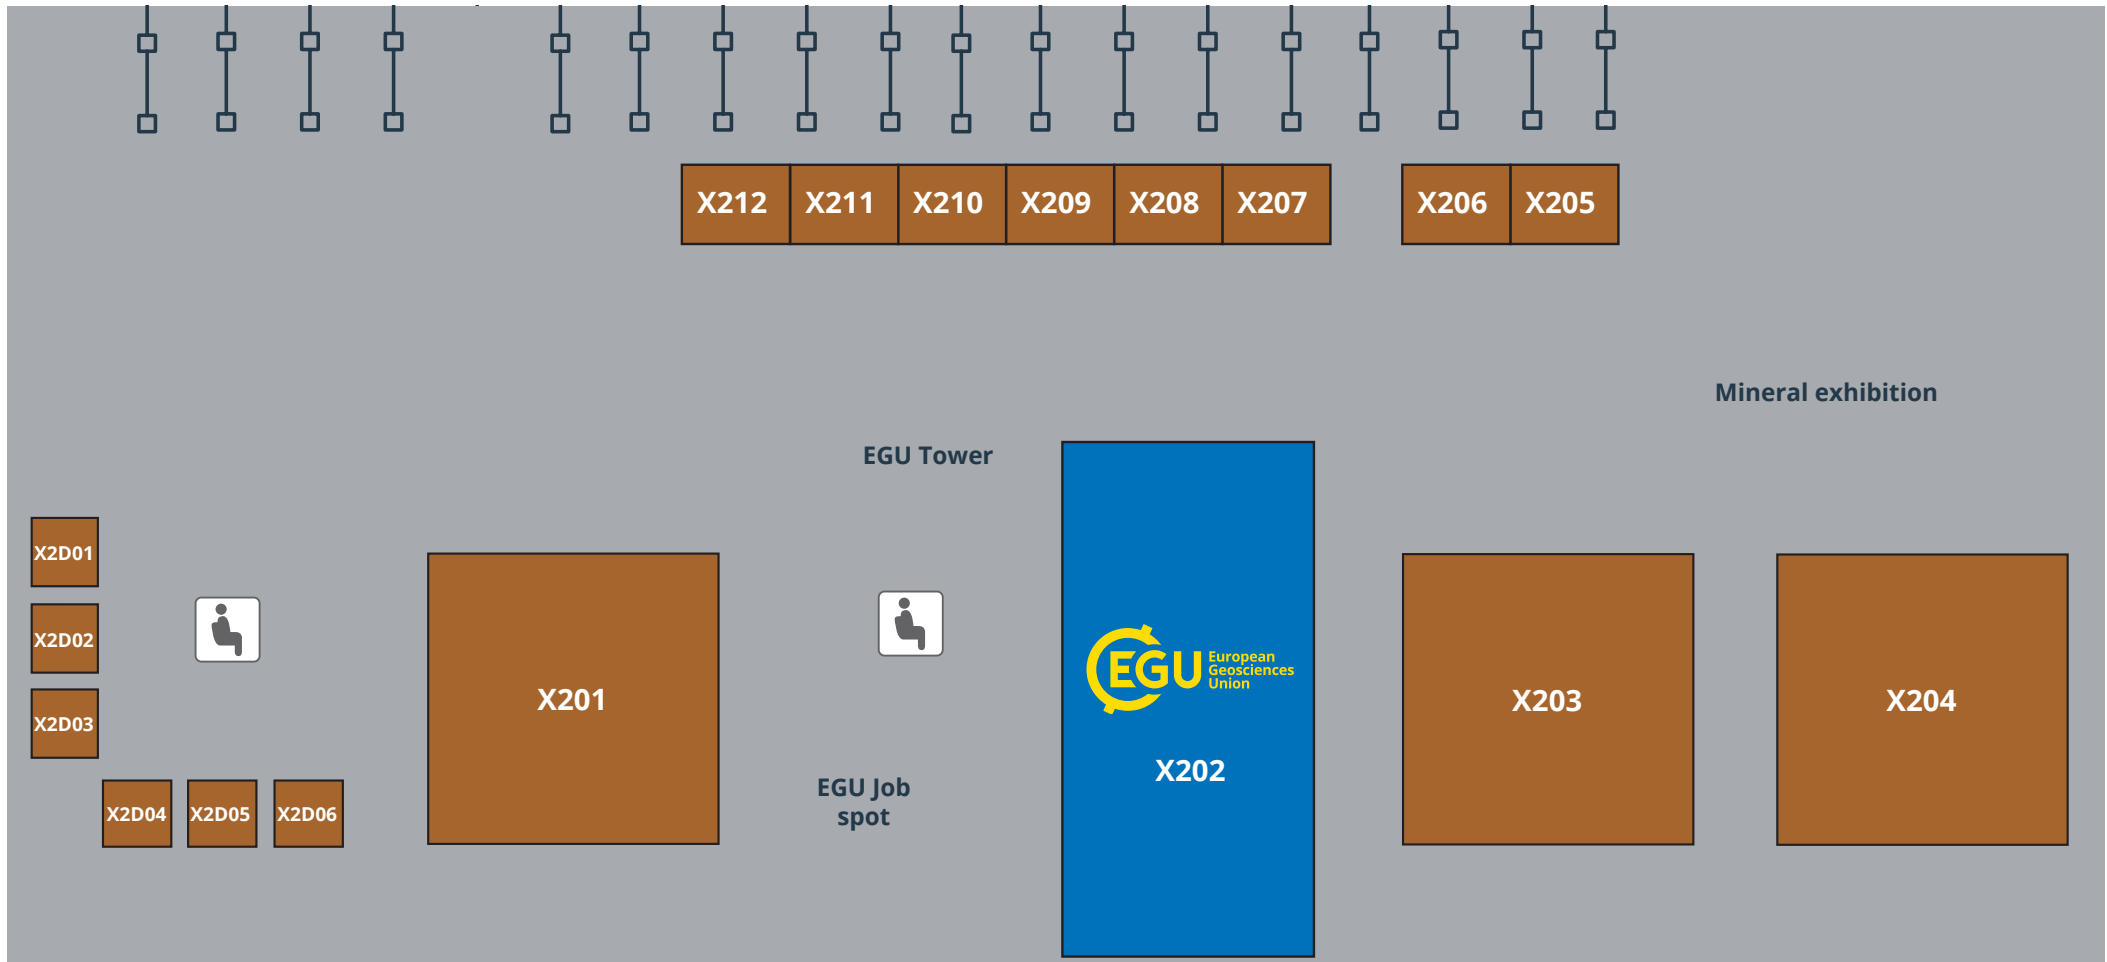

General Assembly 2018 EGU & Friends

Hall X2 | Brown Level -2 (basement)

Booth types

X2D01 Display

- #X201 Google, Inc.
- #X202 European Geosciences Union
- #X203 European Space Agency (ESA)
- #X204 NASA
- #X205/X206 American Geophysical Union (AGU)
- #X207 The Geological Society of America (GSA)
- #X208 European Association of Geoscientists & Engineers (EAGE)