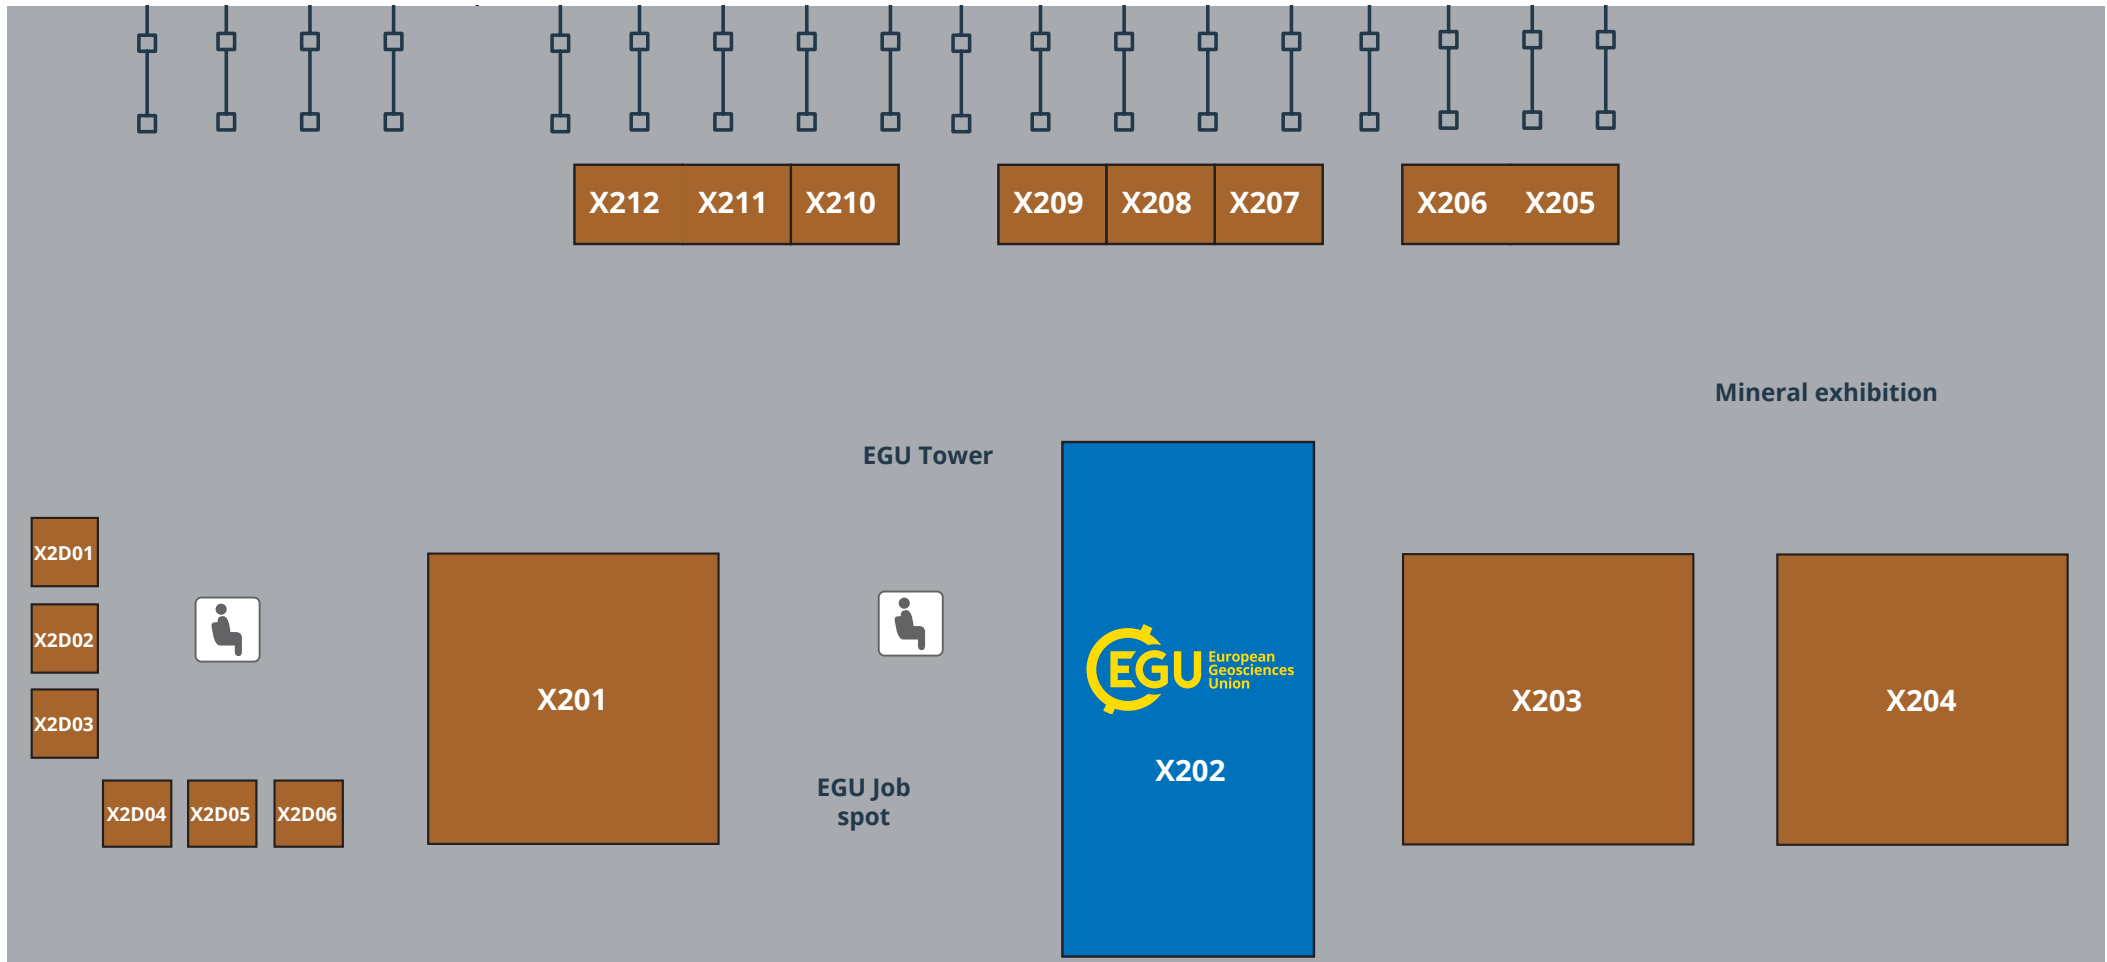

# General Assembly 2018 EGU & Friends

Hall X2 | Brown Level -2 (basement)

## Booth types

 Display

#X201 Google, Inc.  
 #X202 European Geosciences Union  
 #X203 European Space Agency (ESA)  
 #X204 National Aeronautics and Space Agency (NASA)  
 #X205/X206 American Geophysical Union (AGU)  
 #X207 The Geological Society of America (GSA)